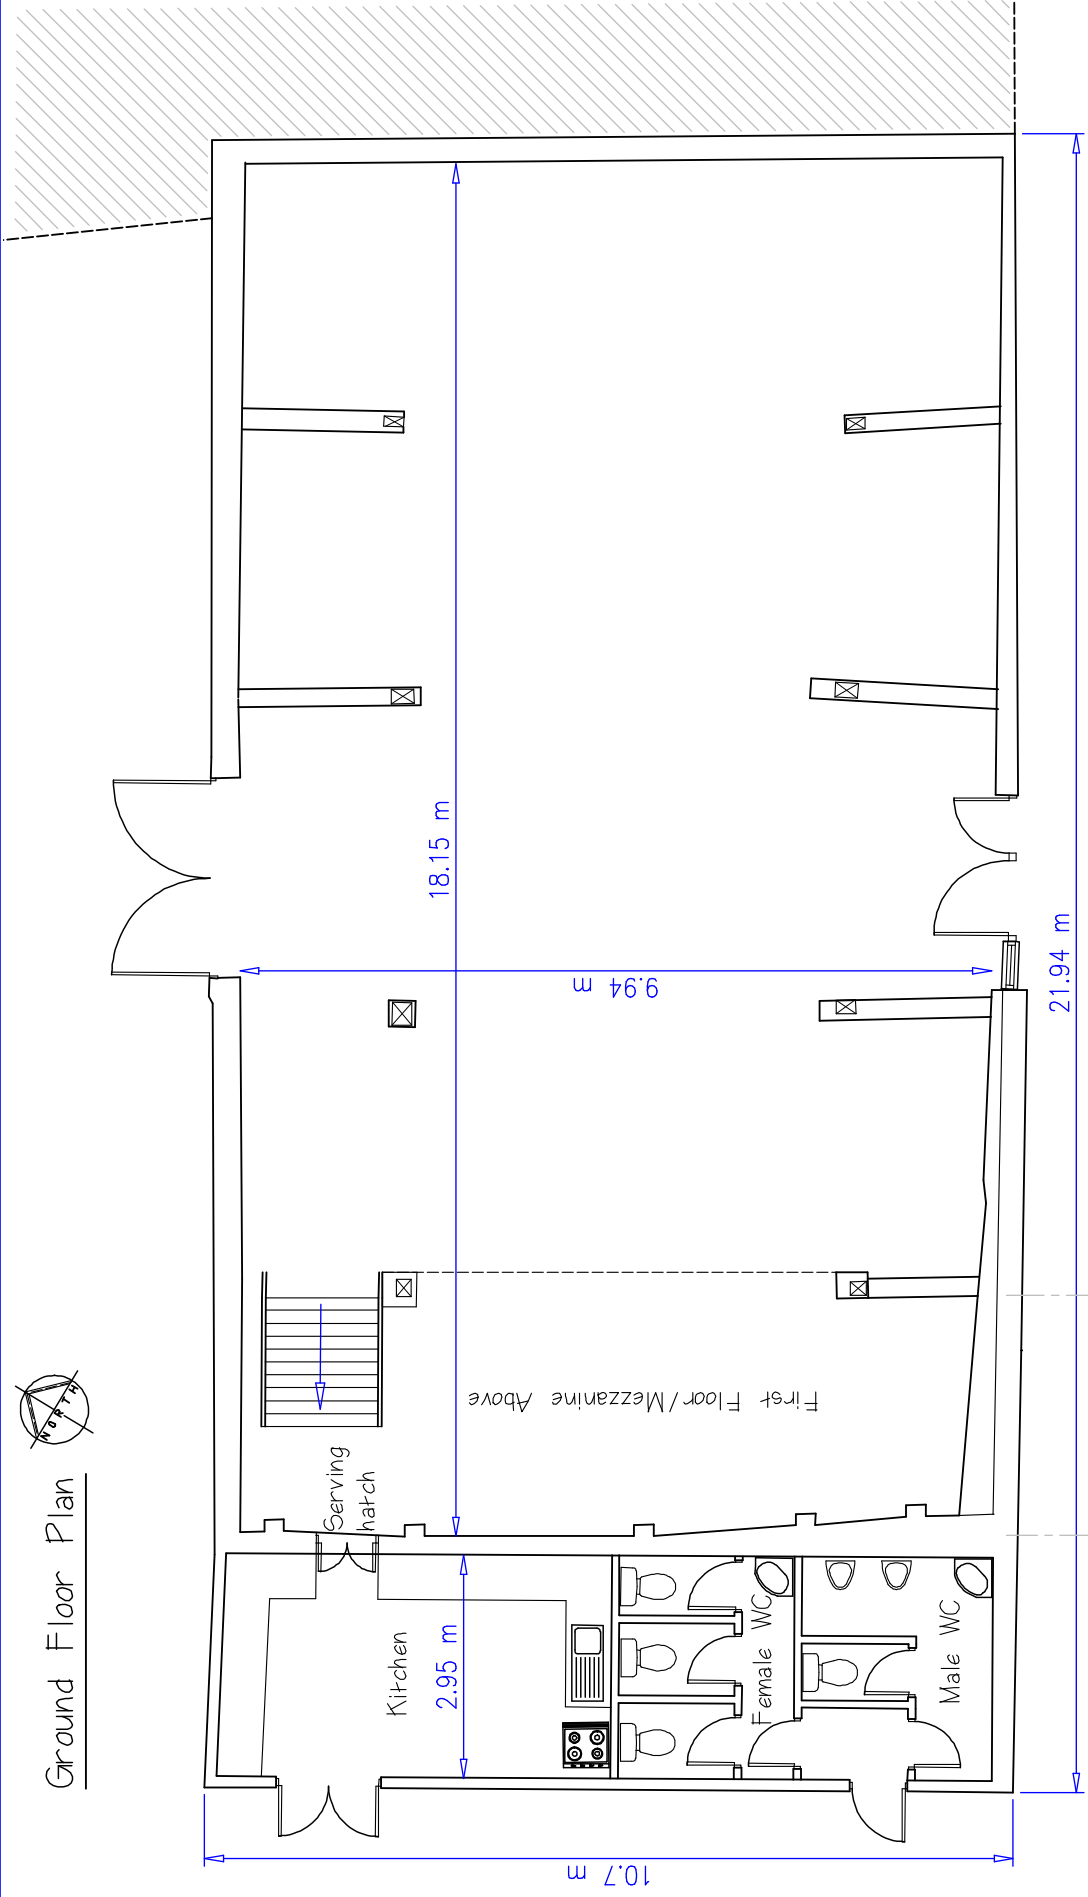

Revisions:	Original size: A3

First Floor / Mezzanine
Level

PRICE-WHITEHEAD
 CHARTERED SURVEYORS & RURAL DESIGN CONSULTANTS
 Postal: Farm, Tenterden, Kent, TN11 7DP
 Tel: 01590 50111 Fax: 01590 76549
 Email: info@pricewhitehead.co.uk

Client:	Mr and Mrs H Bolt
Address:	The Court Lodge, Plaxdalegreen Road, Gransred, Sevenoaks, Kent, TN15 7PG
Job:	Partial Change of use of Barn for Events/Functions
Title:	Floor Plans
Scale:	1:100
Date:	8th January 2009
Drawing Number:	B0545 D02

Do not use site layout drawings for construction. Do not scale. Contractors must verify all dimensions at the site prior to setting out any work or drawings. All rights are retained.