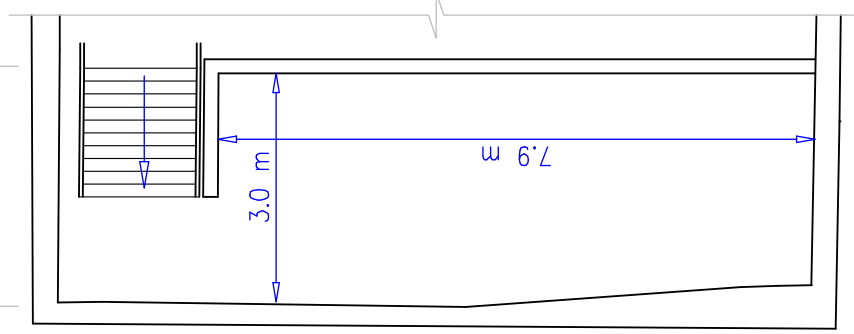

Revisions:	Original size: A3

First Floor / Mezzanine
Level

PRICE-WHITEHEAD
 CHARTERED SURVEYORS & RURAL DESIGN CONSULTANTS
 Postal: Farm, Tenterden, Kent, TN11 7DP
 Tel: 01590 50111 Fax: 01590 76549
 Email: info@pricewhitehead.co.uk

Client:	Mr and Mrs H Bolt
Address:	The Court Lodge, Plaxdalegreen Road, Gransred, Sevenoaks, Kent, TN15 7PG
Job:	Partial Change of use of Barn for Events/Functions
Title:	Floor Plans
Scale:	1:100
Date:	8th January 2009
Drawing Number:	B0545 D02