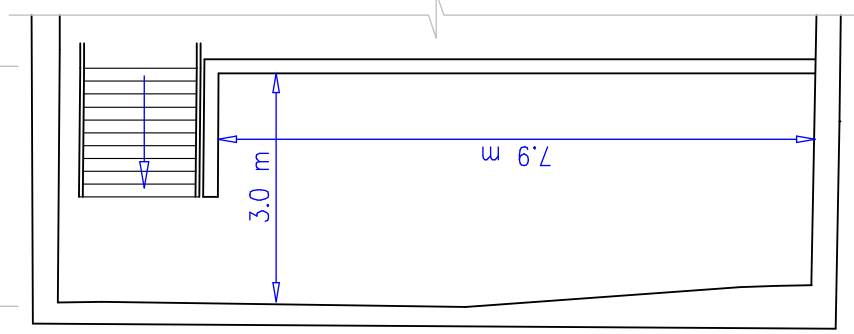

Revisions:	Original size: A3

PRICE-WHITEHEAD
CHARTERED SURVEYORS & RURAL DESIGN CONSULTANTS
Postal: Farm, Tevelanden, Kent, TN15 7DP
Tel: 01580 763111 Fax: 01580 763449
Email: info@pricewhitehead.co.uk

Client:	Mr and Mrs H Bolt
Address:	The Court Lodge, Plaxdalegreen Road, Gransred, Sevenoaks, Kent, TN15 7PG
Job:	Partial Change of use of Barn for Events/Functions
Title:	Floor Plans
Scale:	1:100
Date:	8th January 2009
Drawing Number:	B0545 D02

Do not use site layout drawings for conveyancing. Do not scale. Contractors must verify all dimensions at the site prior to setting out any work or drawings. All rights are retained.