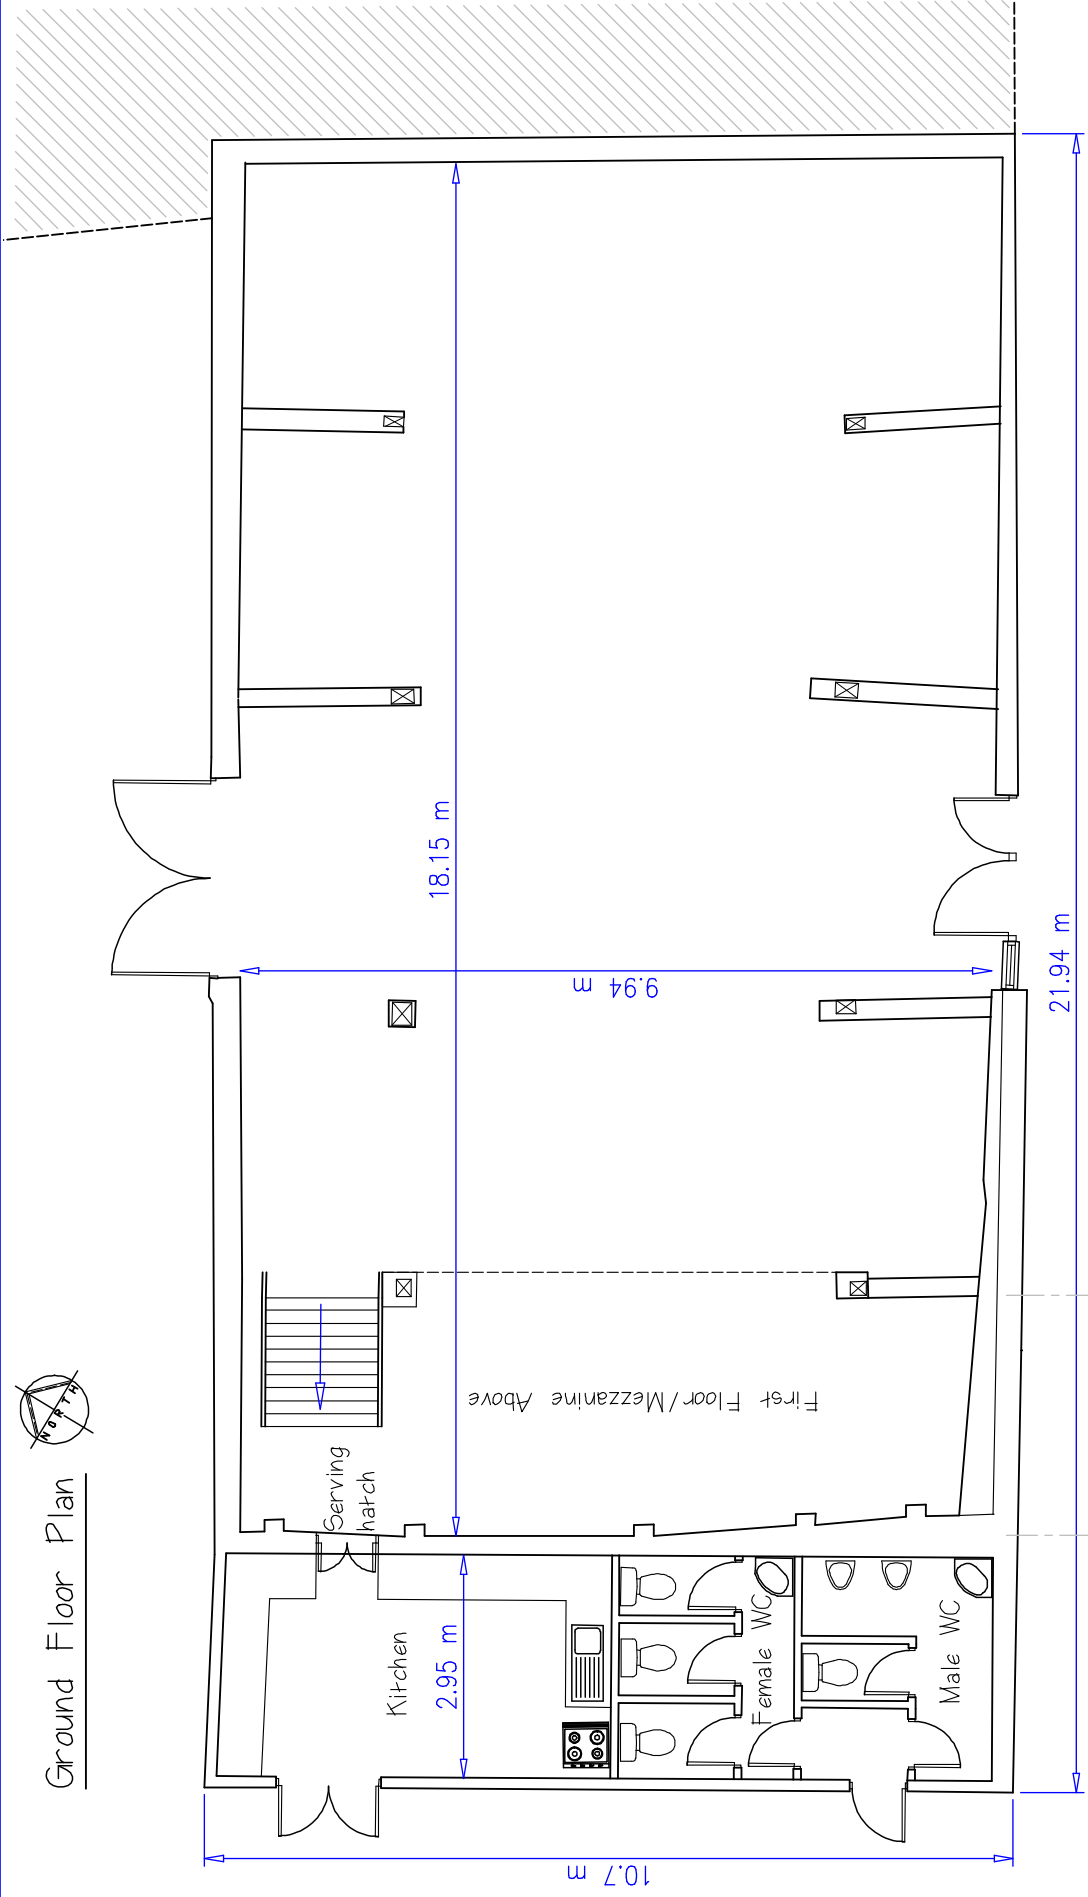

Revisions:	Original size: A3

PRICE-WHITEHEAD
 CHARTERED SURVEYORS & RURAL DESIGN CONSULTANTS
 Postal: Farm, Tevelanden, Kent, TN15 7DP
 Tel: 01580 763111 Fax: 01580 763449
 Email: info@pricewhitehead.co.uk

Client:	Mr and Mrs H Bolt
Address:	The Court Lodge, Plaxdalegreen Road, Gransred, Sevenoaks, Kent, TN15 7PG
Job:	Partial Change of use of Barn for Events/Functions
Title:	Floor Plans
Scale:	1:100
Date:	8th January 2009
Drawing Number:	B0545 D02

Do not use site layout drawings for conveyancing. Do not scale. Contractors must verify all dimensions at the site prior to setting out any work or drawings. All rights are retained.